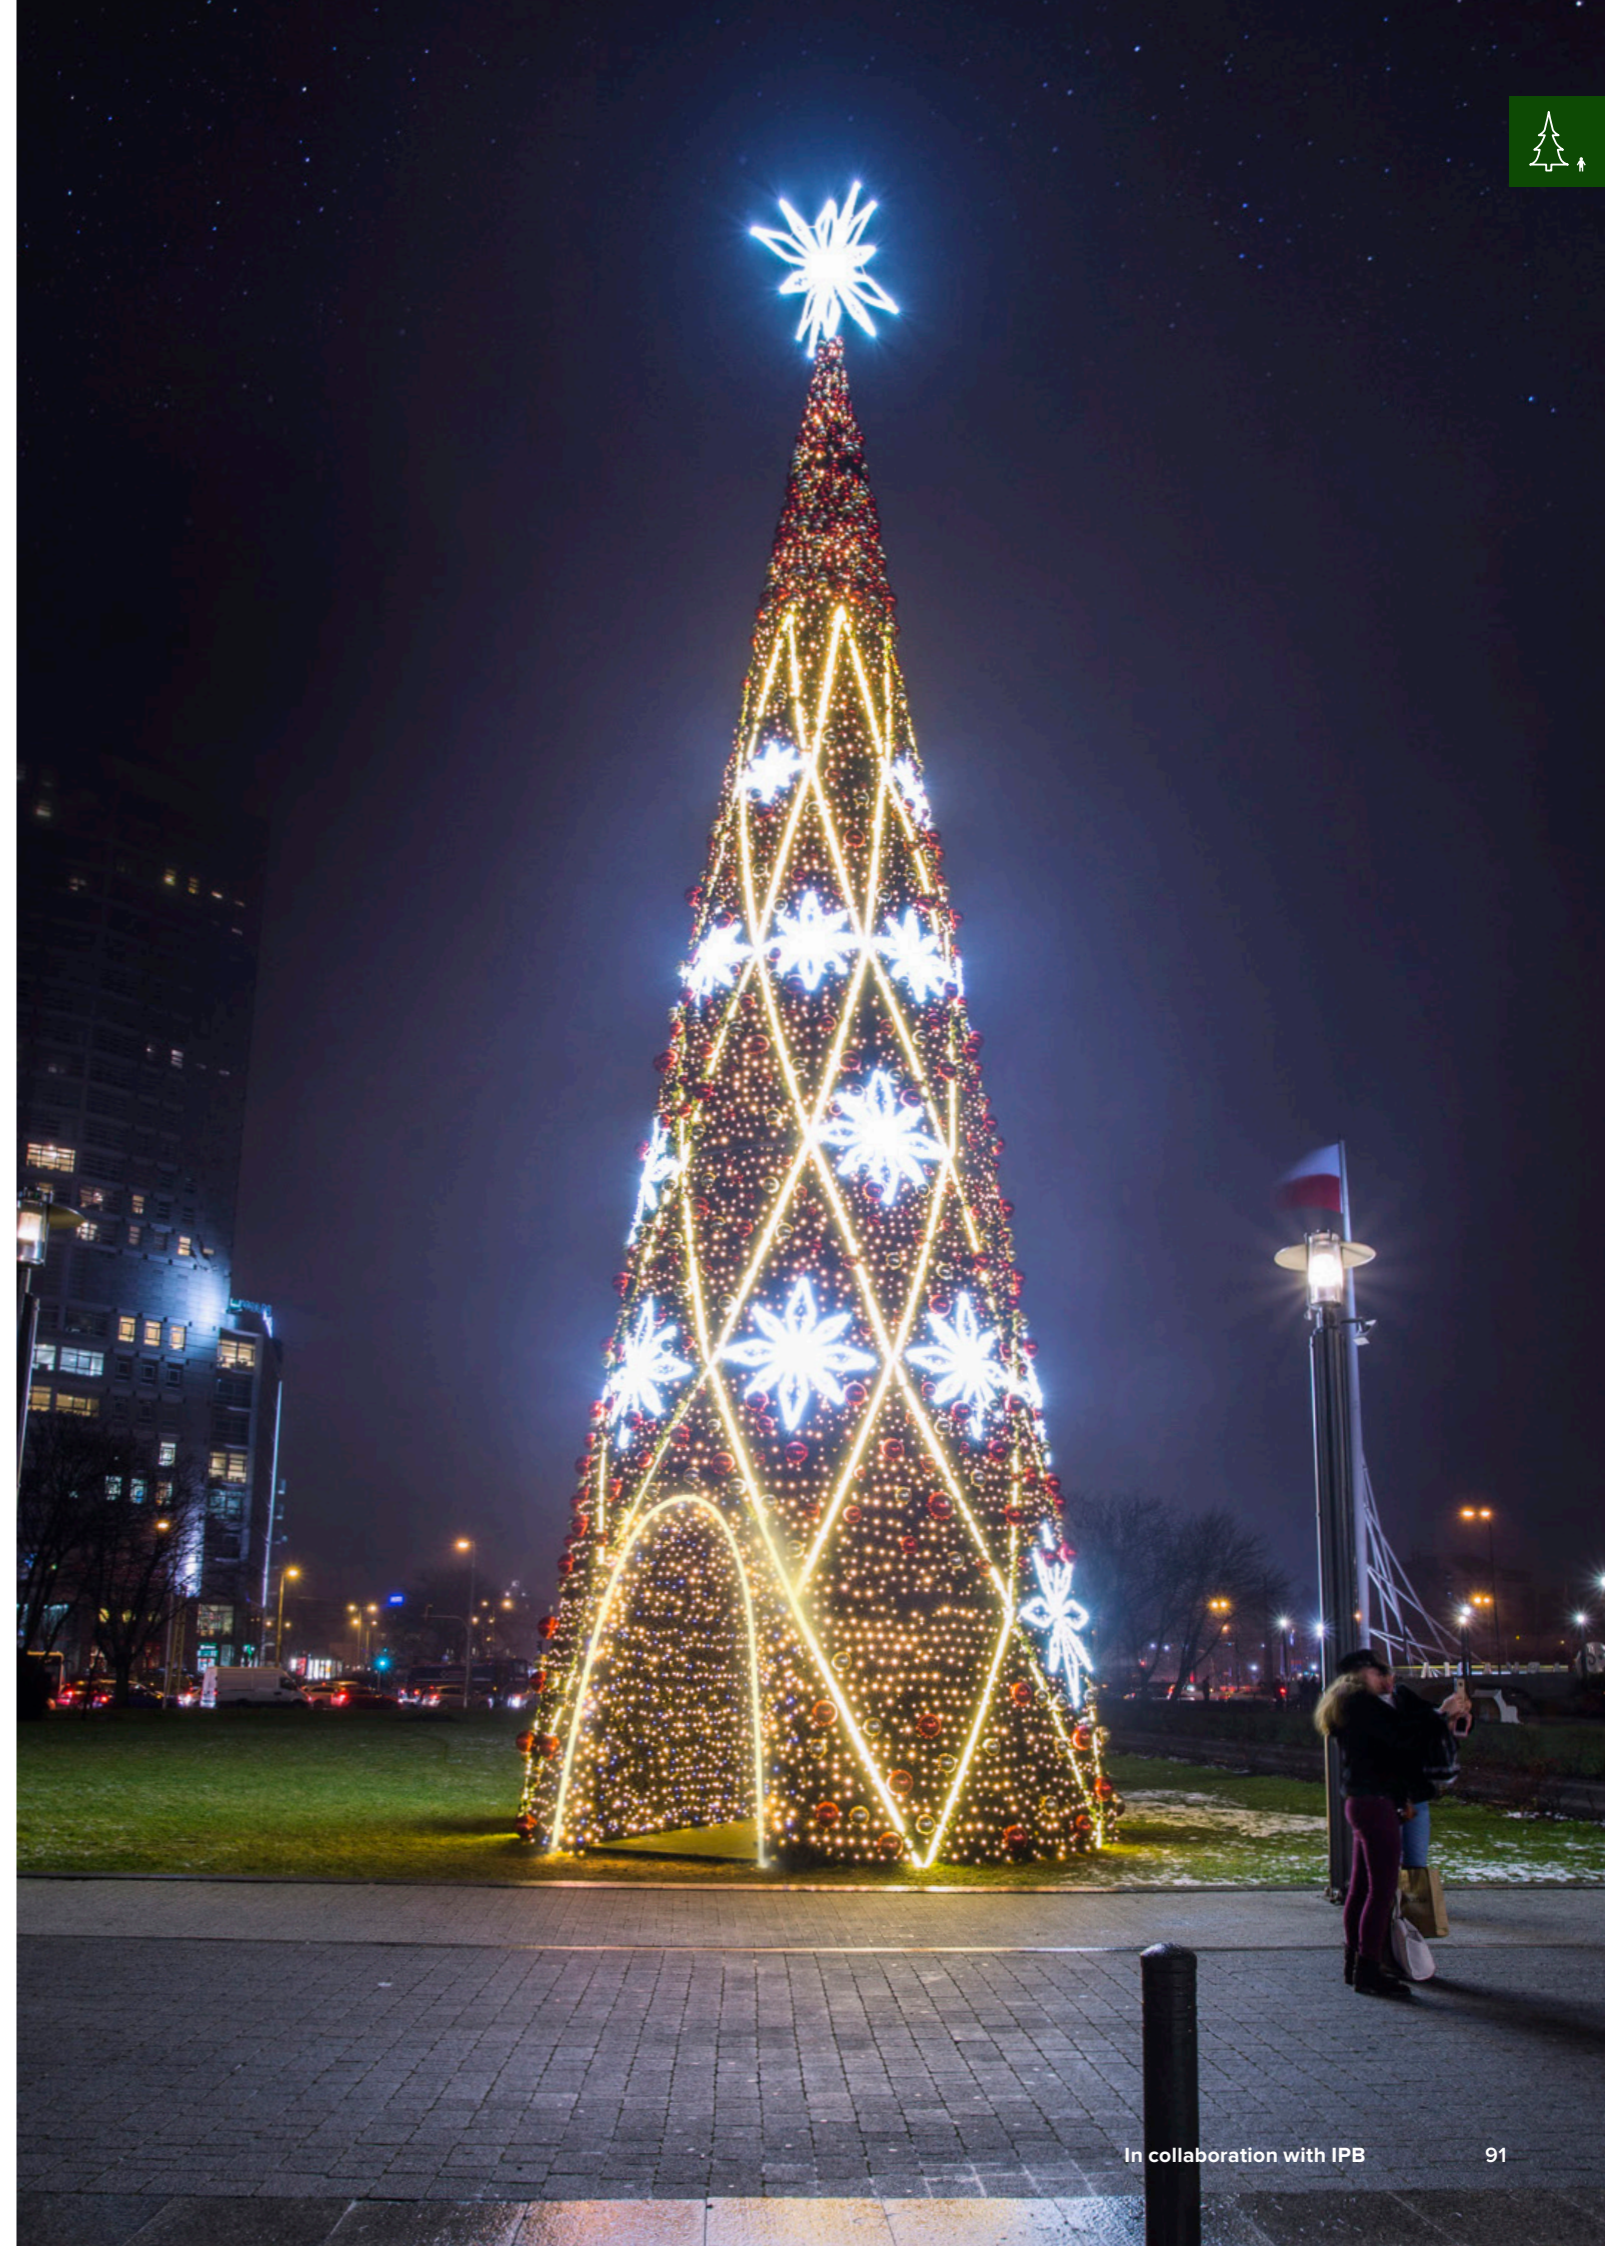

Made in Poland

Recommended for outdoor use

Fitting with lights and decors

Flame retardant certificate M1/B1

Presented tree size 1000 cm

TREE-S-CON-PAS
CATALOGUE NUMBER

HEIGHT CM	600	700	800	1000	1600
LOWER DIAMETER CM	215	250	285	350	545
WEIGHT KG	183,5	357	441	664	2311
TIPS AMOUNT	19418	20140	36062	55898	182077
ENTRANCE SIZE CM HIGH X WIDTH	190X95	200X140	190X110	190X136	290X190