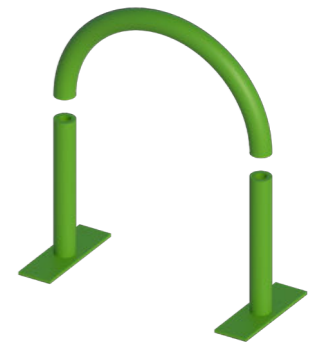

LENGHT CM	180
WIDTH CM	90
TIPS AMOUNT	302
PACKAGE SIZE CM	DEPENDS ON THE QUANTITY

HEIGHT CM	40	50
DIAMETER CM	100	150
TIPS AMOUNT	202	352
PACKAGE SIZE CM	DEPENDS ON THE QUANTITY	

WIDTH CM	17	20	20	30	30	35
DIAMETER CM	90	120	150	180	200	250
TIPS AMOUNT	426	740	945	1453	1610	3471
PACKAGE SIZE CM	DEPENDS ON THE QUANTITY					

HEIGHT CM	250
WIDTH CM	30
TIPS AMOUNT	1575
PACKAGE SIZE CM	DEPENDS ON THE QUANTITY